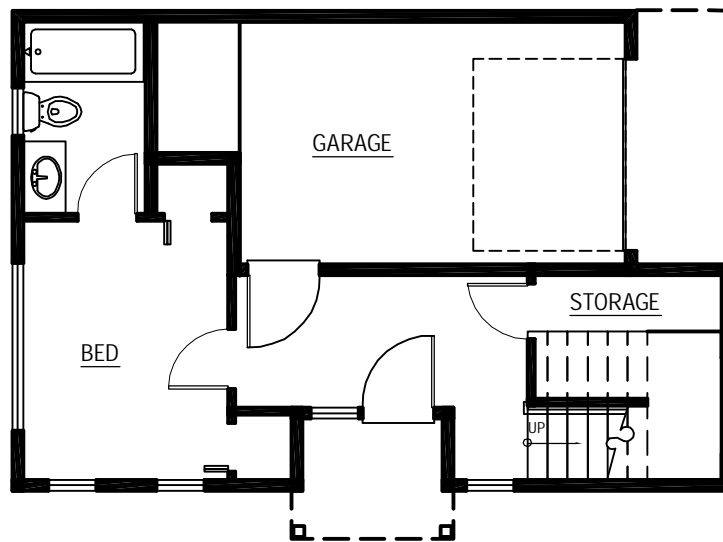

537 MLK JR WAY S

HUBER'S CUSTOM BUILDING, INC

tangent

architects

1ST FLOOR PLAN

SINGLE FAMILY RESIDENCE